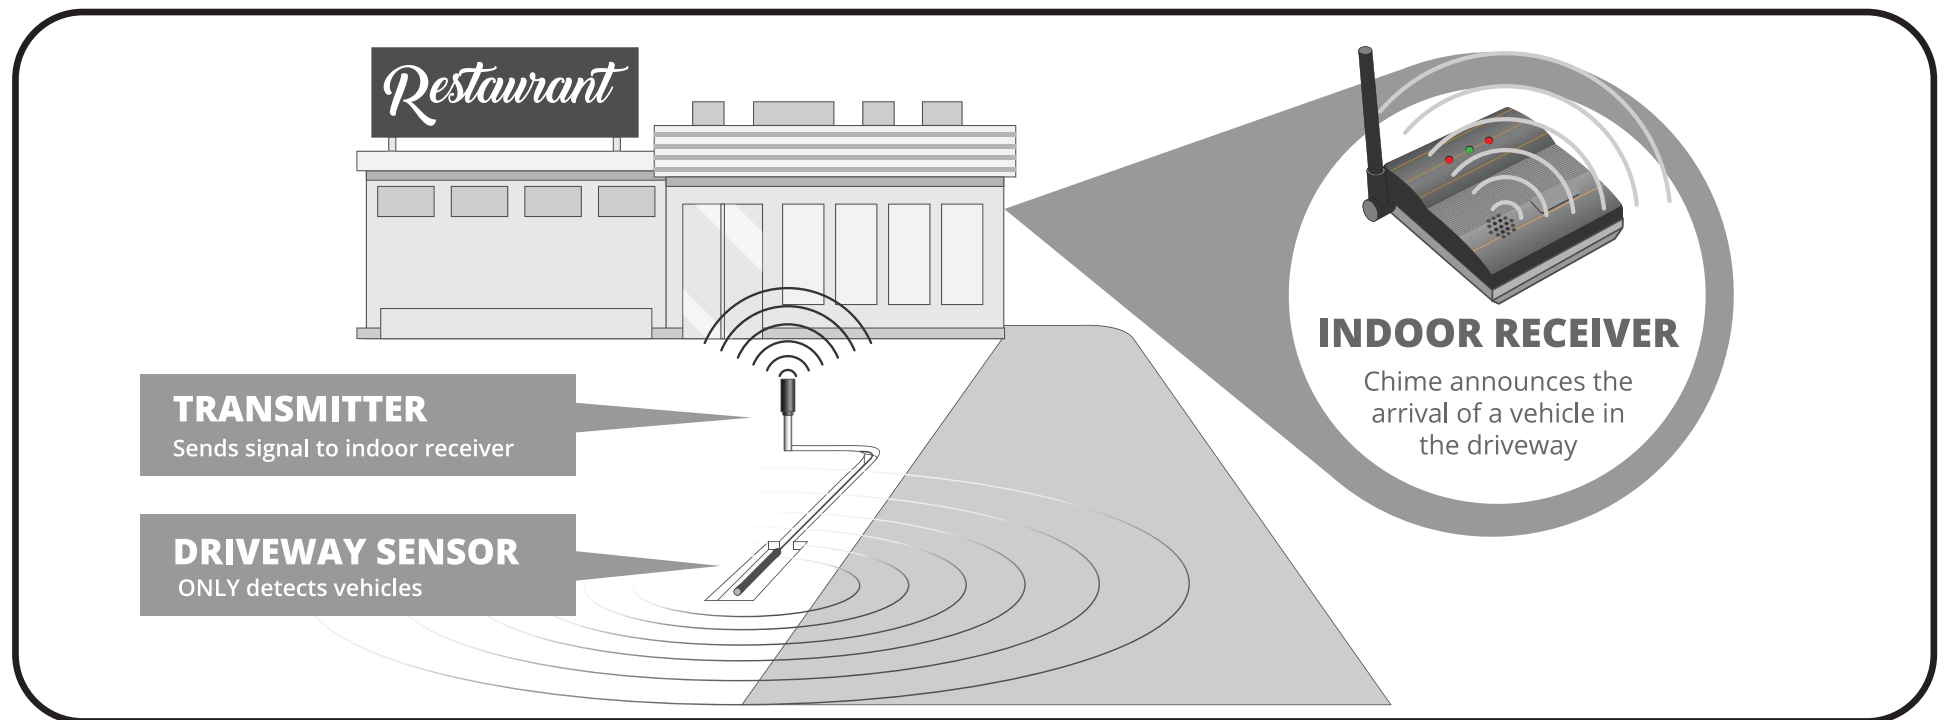

DETROIT
HUAFONE

VEHICLE DETECTOR

HOW TO SETUP YOUR VEHICLE DETECTOR

DETROIT HUAFONE TECHNOLOGY LLC

Advance Communication Equipment Manufacturer
Audio | Video | Wired | Wireless | Analog | IP Network

Sales and Customer Care Center
281 Enterprise Court, Suite 100
Bloomfield Hills, Michigan 48302 USA
www.huafone.com
Email: sales@huafone.com
(800) 886-5607, (248) 629-0170